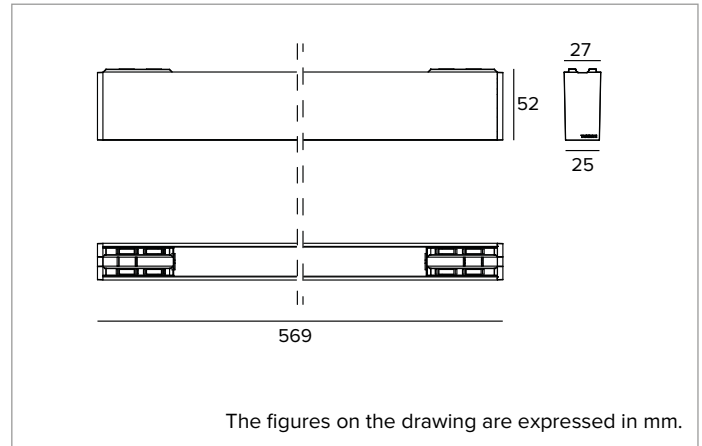

SOURCE

LED Engine made of linear LED boards Ra90.

Energy efficiency class: F

Nominal power: 12W

Nominal flux: 1366lm

Colour rendering index: 90

Rf: 90.9

Rg: 100.1

CCT nominal: 2700K

SDCM: 3

Lifetime (L80/B10): >50000h tq +25°C

ILLUMINOTECHNICAL CHARACTERISTICS

Diffused light: white highly reflective MCPET reflector and opaline polycarbonate Louver screen.

Emission: OPAL

Optical efficiency: 64%

Fixture flux: 868lm

Luminous efficacy: 65lm/W

Photobiological safety: Compliant with RG1 low risk group

MECHANICAL CHARACTERISTICS

White painted extruded aluminium body. L=569mm

Colour and finish: Plaster white

Dimensions: L=569mm

Weight: 0.57Kg

Version: STANDARD

Degree of protection: IP20

ELECTRICAL CHARACTERISTICS

Fixture Power: 13W

Power supply: 48Vdc

Insulation Class: CLASS 3

Class F: YES

Ambient temperature: 0°C / +25°C

INSTALLATION

Extremely rapid, versatile and simple mechanical and electrical coupling system using magnets which support the fixture on the Power Track and feed power inside the fixture on all versions.

NOTES

110-277Vac version available on request.

WARRANTY

5 years.

WARNING

Luminaire designed for disposal/recycling at end-of-life. Replaceable (LED only) light source by a professional. Replaceable control gear by a professional.

Due to the technological evolution of the electronic components, the data provided may be updated, and as such, confirmation must be requested during the order process.

Luminous flux and power supply have +/-10% tolerances with respect to the indicated value. tq +25°C (CIE 121).

We reserve the right to make technical changes.

Targetti Sankey S.r.l.
Via Pratese, 164
50145 Firenze - Italy
Tel: +39 055 37911
targetti.com
targetti@targetti.com

CCIAA Firenze
Share Capital:
€ 500.000,00
VAT N. (IT):
01537660480
R.E.A: FI-275656

TARGETTI